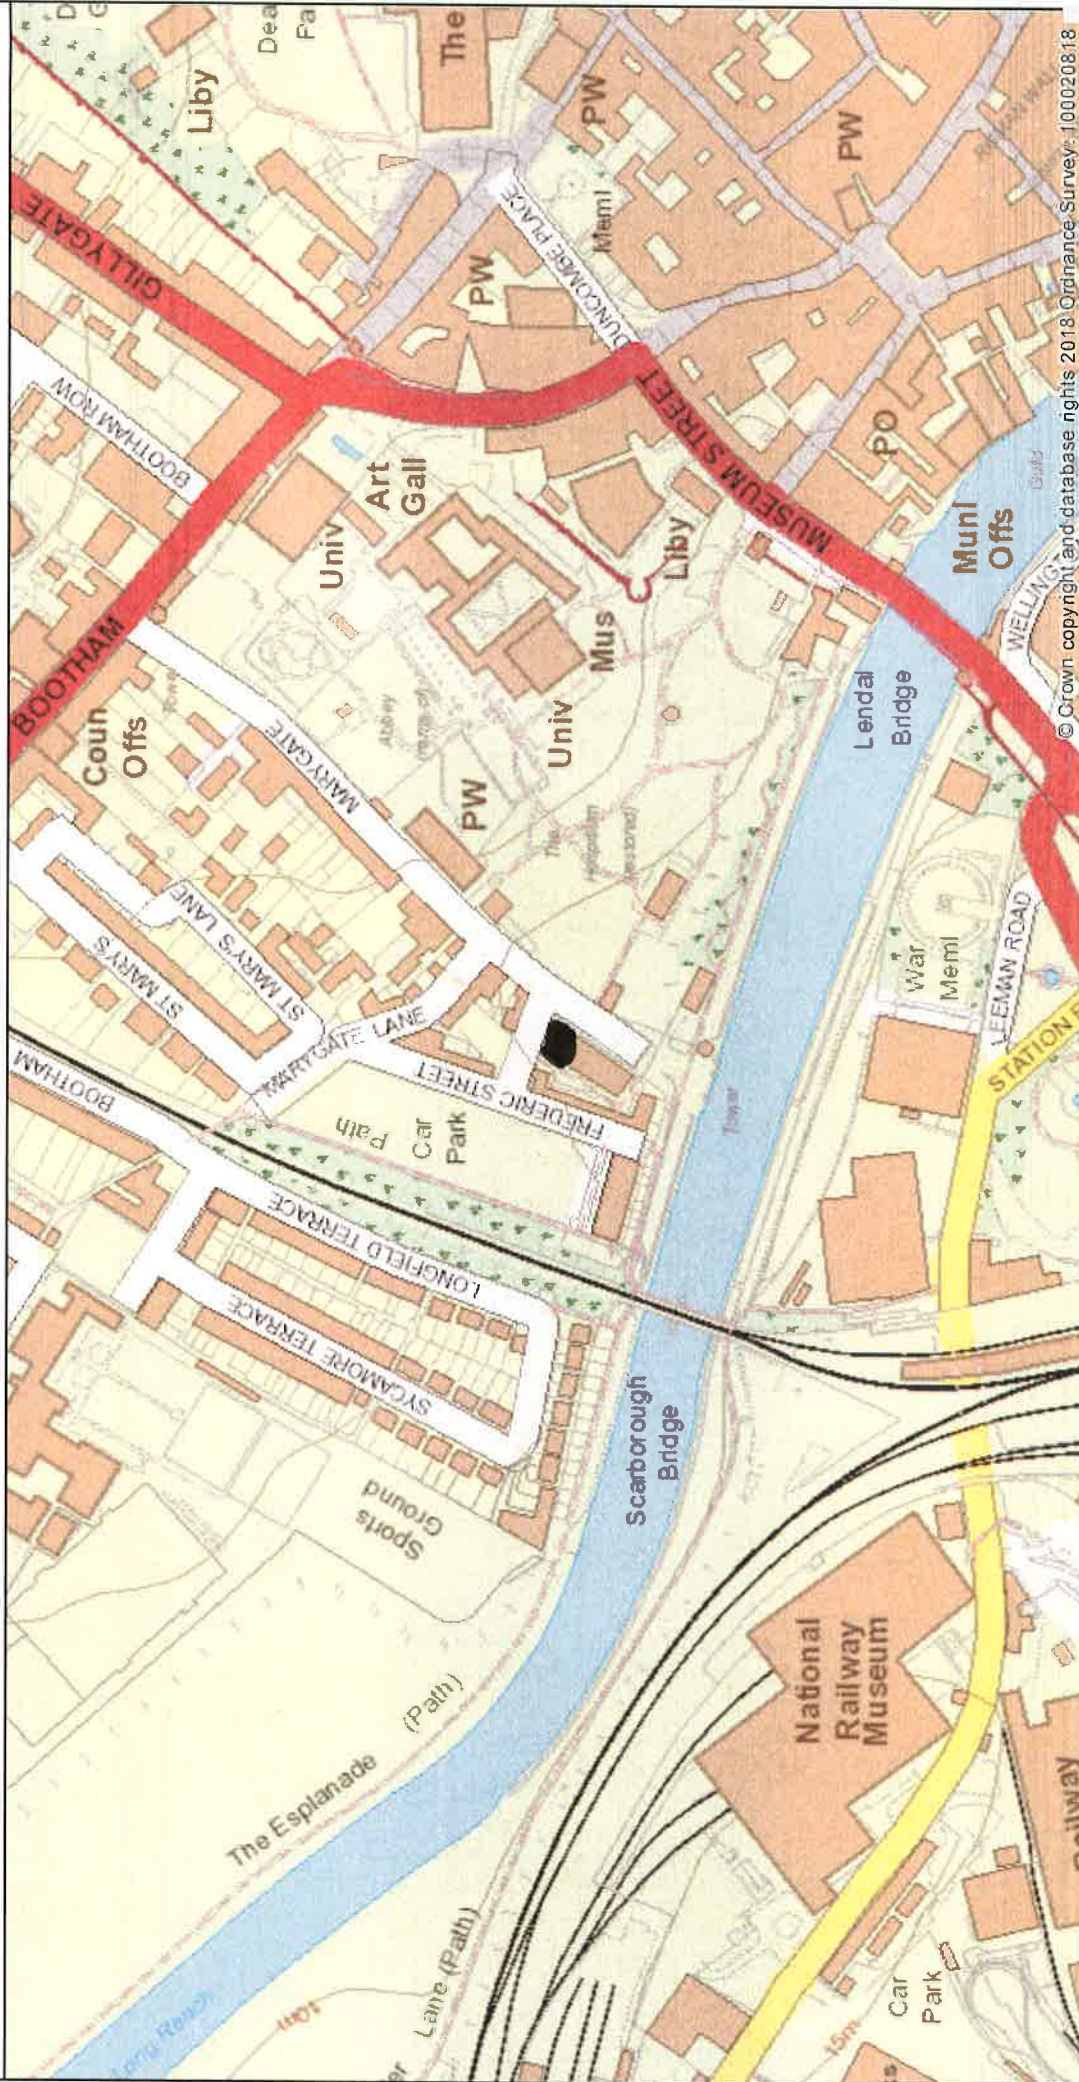

The Bay Horse, Marygte, York

© Crown copyright and database rights 2018 Ordnance Survey. 100020818

Date: 30 Aug 2018

Author: City of York Council

Scale: 1:4,000